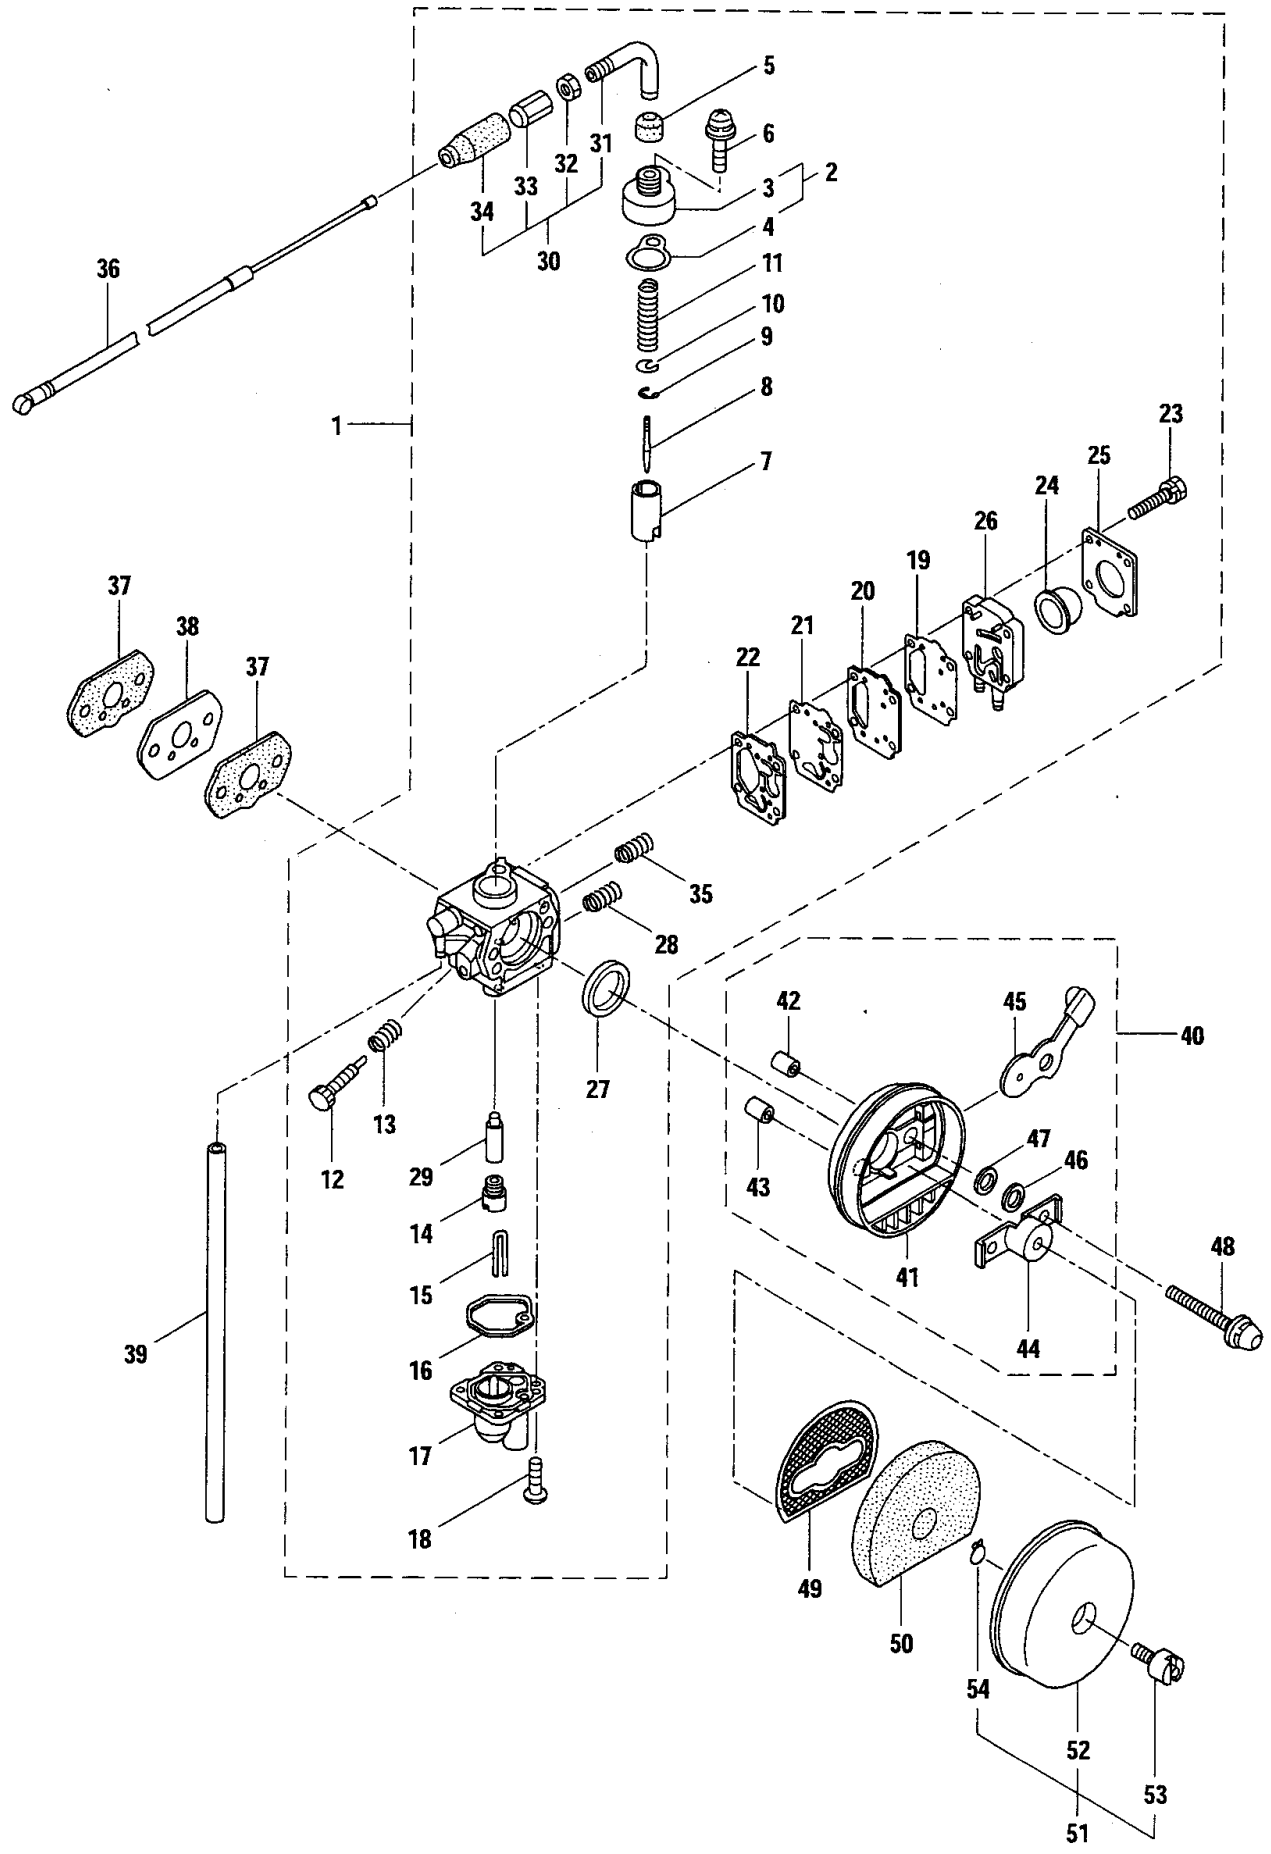

5 · MS168 CARBURETOR, CLEANER

Ref.No.	Part No.	Part Name	Q'ty	Remarks
5-1	268478	Carburetor Ass'y	1	Incl.2-35
5-2	265108	Cap Ass'y	1	Incl.3,4
5-3	266601	Cap	1	
5-4	265110	Gasket	1	
5-5	115314	Cap	1	
5-6	265111	Screw	1	M5x15
5-7	266565	Throttle Valve	1	
5-8	268575	Jet Needle	1	
5-9	115322	Clip	1	
5-10	115319	Retainer	1	
5-11	115318	Spring	1	
5-12	115820	Screw	1	
5-13	115342	Spring	1	
5-14	265114	Main Jet	1	#46
5-15	265115	Drain Wire	1	
5-16	265116	Gasket	1	
5-17	265117	Chamber	1	
5-18	265118	Screw	4	M3x10
5-19	265119	Gasket	1	
5-20	265120	Pump Plate	1	
5-21	267958	Diaphragm	1	
5-22	265122	Gasket	1	
5-23	267959	Screw	4	
5-24	265124	Primer Bulb	1	
5-25	265125	Cover Plate	1	
5-26	267960	Pump Cover	1	
5-27	265127	Gasket	1	
5-28	265128	Spring	1	
5-29	265129	Needle Jet	1	
5-30	115326	Cable Adjuster	1	Incl.31-34
5-31	115327	Pipe	1	
5-32	115328	Nut	1	
5-33	115329	Adjuster,Cable	1	
5-34	115330	Cap	1	
5-35	265130	Spring	1	
5-36	268824	Cable Ass'y	1	
5-37	264615	Gasket	2	
5-38	264810	Plate	1	
5-39	267322	Pipe	1	195L
5-40	266474	Cleaner Case Ass'y	1	Incl.41-47
5-41	263812	Case Body	1	
5-42	264001	Bush	1	
5-43	262718	Sleeve	1	
5-44	263815	Stay	1	
5-45	266475	Choke Valve	1