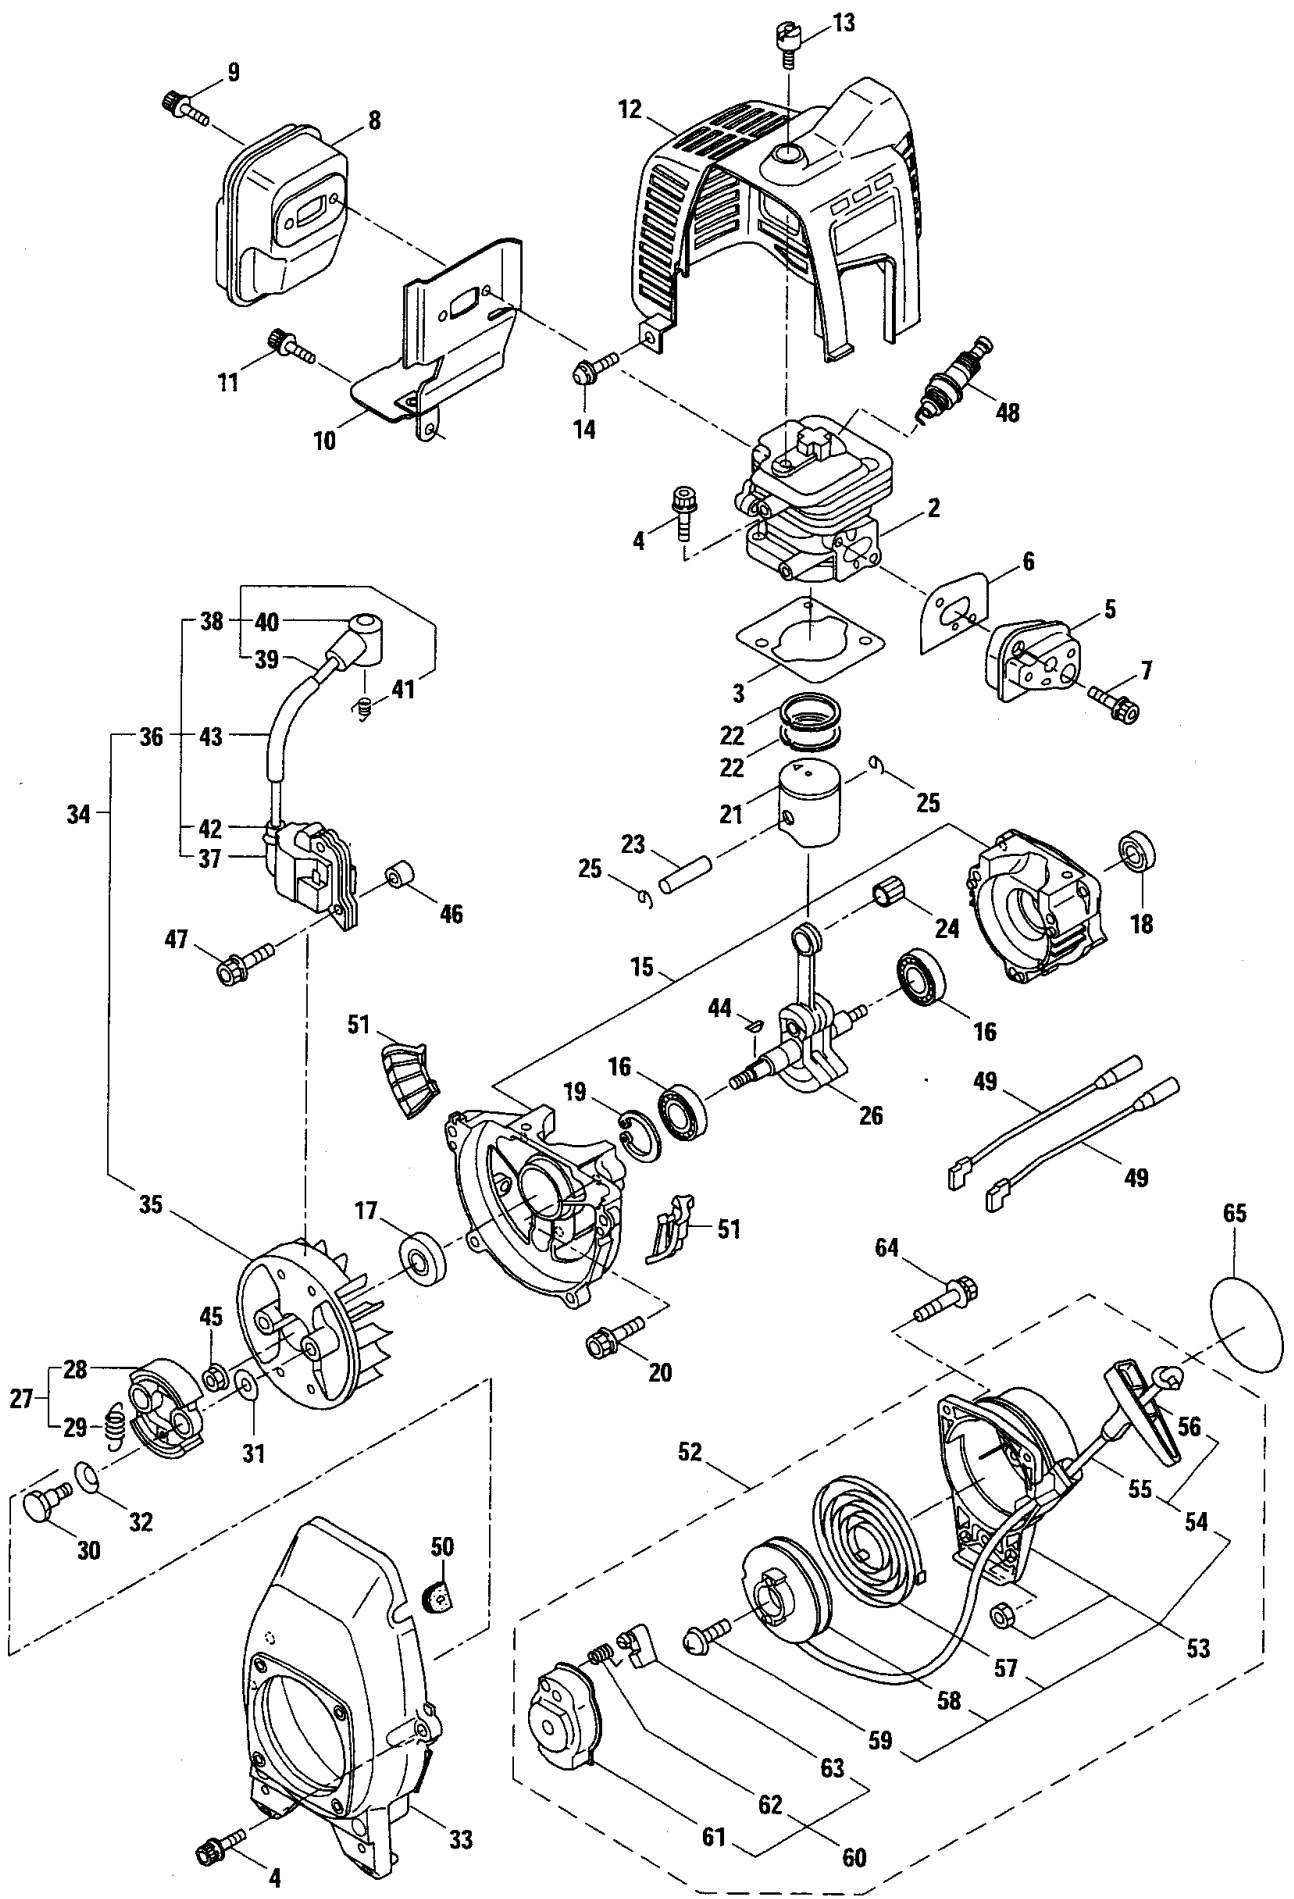

4 · MS168 ENGINE

Ref.No.	Part No.	Part Name	Q'ty	Remarks
4-1		Engine	1	BE230P/09(850525/122172)
4-2	266249	Cylinder	1	New gasket required
4-3	267178	Gasket	1	
4-4	261250	Cap Screw	6	M5x20
4-5	265802	Insulator	1	New gasket required
4-6	267049	Gasket	1	
4-7	265924	Cap Screw	2	M5x25
4-8	267466	Muffler Comp.	1	
4-9	266264	Cap Screw	2	M5x50
4-10	267189	Gasket Comp.	1	
4-11	261607	Cap Screw	1	M5x16
4-12	267586	Top Cover	1	
4-13	264022	Knob	1	
4-14	267177	Screw	1	M5x16
4-15	267063	Crankcase	1	
4-16	261491	Bearing	2	#6001C3
4-17	261492	Oil Seal	1	ISCD12287
4-18	261386	Oil Seal	1	ISCD12227
4-19	055185	Snap Ring	1	#28
4-20	261612	Cap Screw	3	M5x30
4-21	266467	Piston	1	
4-22	264891	Piston Ring	2	(2)required
4-23	261036	Piston Pin	1	
4-24	263957	Bearing,Needle	1	KTV81112EG01 B2
4-25	261576	Clip,Piston	2	
4-26	267193	Crankshaft/Conn.Rod Ass'y	1	
4-27	264503	Clutch Ass'y	1	Incl.28,29
4-28	264504	Clutch Shoe	2	(2)Required
4-29	263614	Spring,Clutch	1	
4-30	264505	Bolt	2	
4-31	261189	Washer	2	6x16.5xt1.2
4-32	261777	Wave Washer	2	
4-33	267587	Fan Cover	1	
4-34	269516	Magnet Ass'y	1	Incl.35-43
4-35	261356	Rotor/Fan	1	
4-36	269512	Ignition Coil Ass'y	1	Incl.37-43
4-37	269513	Coil	1	
4-38	267403	Spark Plug Wire Ass'y	1	Incl.39-41
4-39	267404	Spark Plug Wire	1	
4-40	261074	Plug Boot	1	
4-41	261075	Connector	1	
4-42	261072	Cap	1	
4-43	269418	Insulator	1	
4-44	261076	Woodruff Key	1	3x10
4-45	261417	Nut,Rotor	1	M8