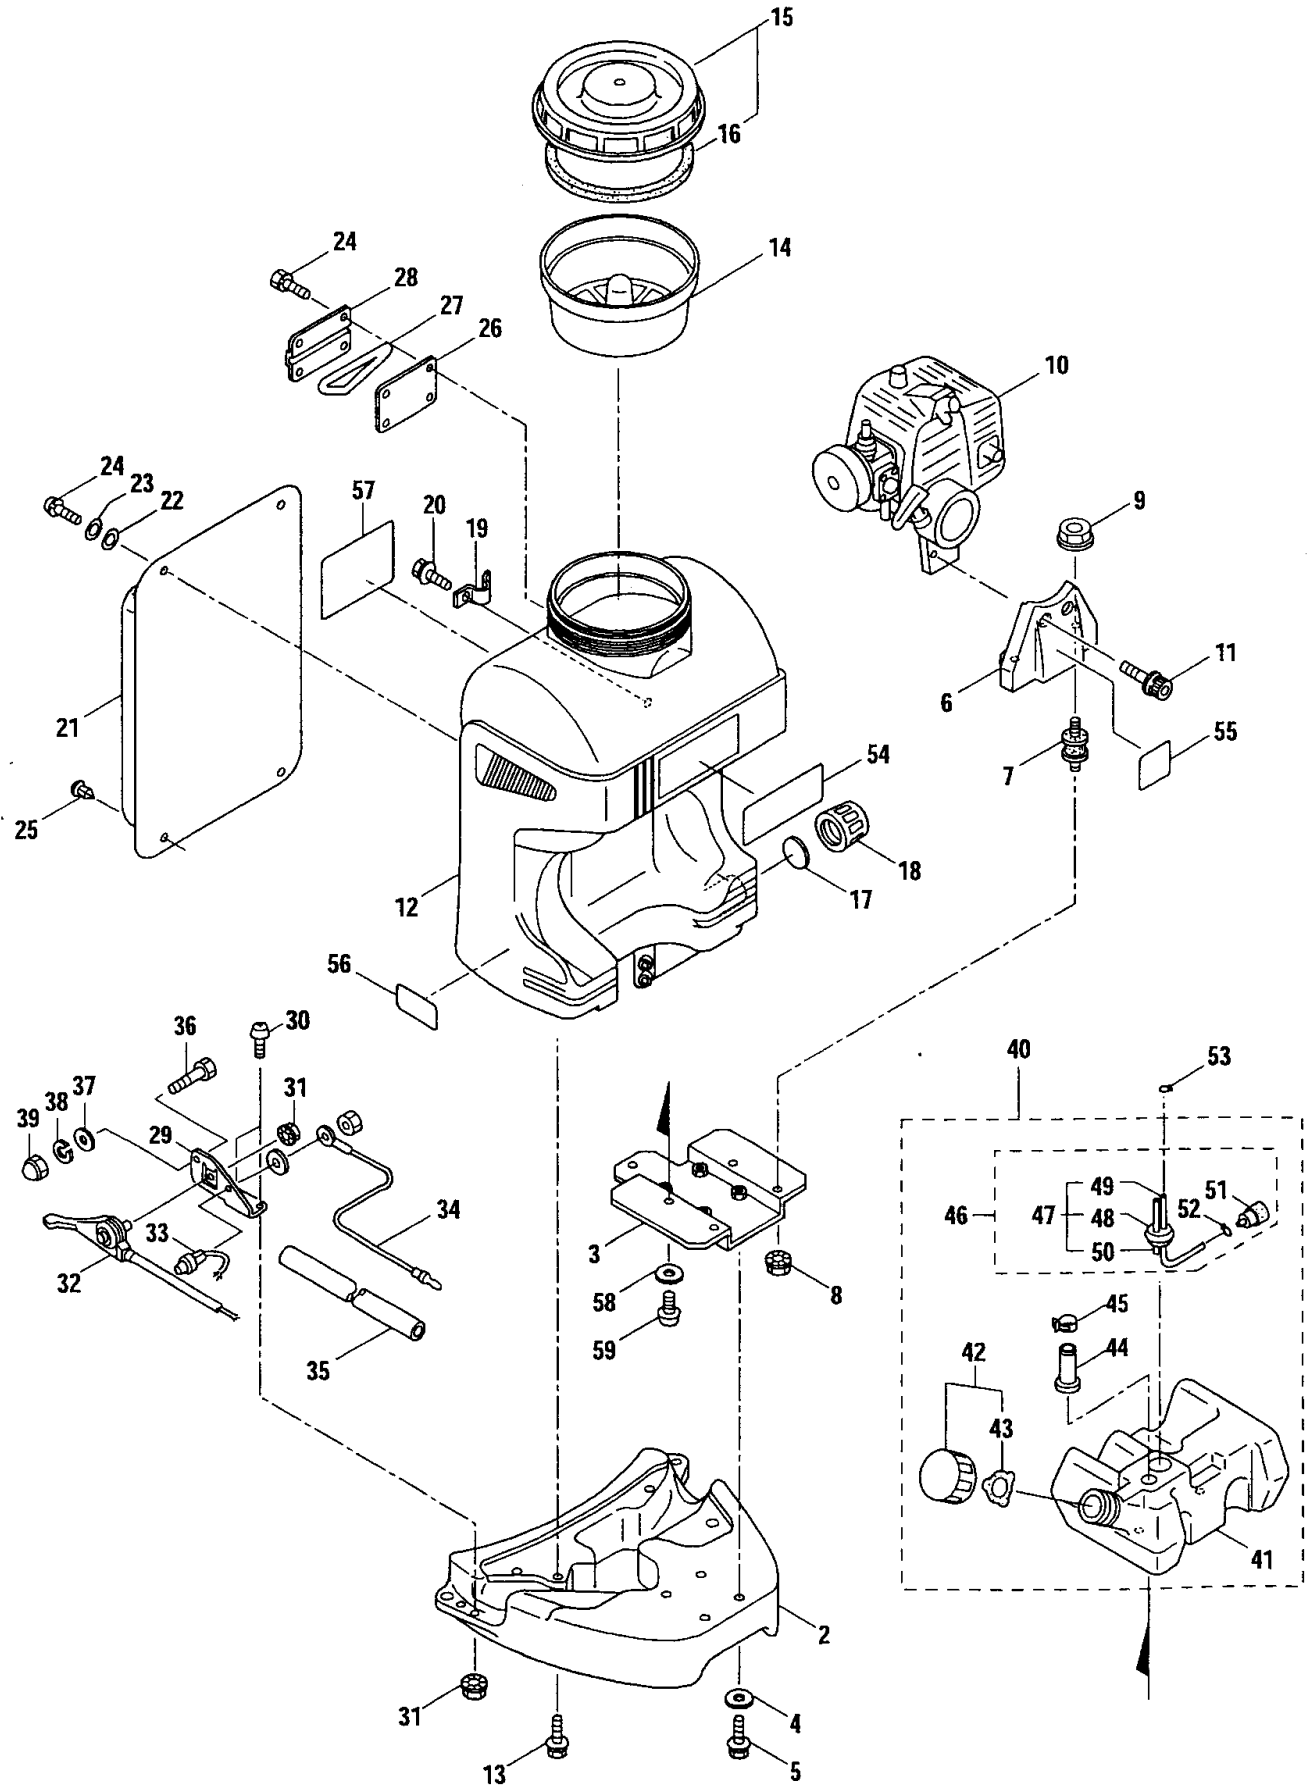

# 1 · MS168 MAIN BODY

Ref.No.	Part No.	Part Name	Q'ty	Remarks
1-1	354314	MS168	1	
1-2	105442	Base	1	
1-3	122179	Bracket	1	
1-4	019056	Washer	4	6.5x18xt1
1-5	817027	Bolt	4	M6x16
1-6	268743	Bracket	1	
1-7	122075	Buffer	2	
1-8	100420	Nut	2	M6
1-9	081030	Nut	2	M6
1-10		Engine	1	BE230P/09(850525/122172)
1-11	261607	Cap Screw	2	M5x16
1-12	105441	Chemical Tank	1	
1-13	816015	Screw	4	M6x13
1-14	122858	Strainer	1	
1-15	122131	Cap, Chemical Tank	1	Incl.16
1-16	022362	Packing	1	
1-17	029299	Packing	1	36xt3.0
1-18	106333	Cap	1	
1-19	105445	Holder	2	
1-20	092055	Screw	2	M6x12
1-21	122181	Cushion Pad	1	
1-22	106352	Packing	2	5.5x16xt1.5
1-23	019056	Washer	2	6.5x18xt1
1-24	092030	Screw	6	M6x10
1-25	100749	Fastener	2	#7
1-26	106349	Plate	1	
1-27	029306	Strap Hook	1	
1-28	106350	Bracket	1	
1-29	113674	Stay	1	
1-30	081415	Screw	2	M5x16
1-31	103549	Nut	3	M5
1-32	102377	Throttle Lever	1	
1-33	114895	Stop Button	1	
1-34	114896	Earth Cord	1	
1-35	114901	Vinyl Hose	1	8x9x240L
1-36	082094	Bolt	1	M6x10
1-37	012488	Washer	1	M6
1-38	012502	Spring Washer	1	M6
1-39	089750	Nut	1	M6
1-40	121857	Fuel Tank Assy	1	Incl.41-52
1-41	121858	Fuel Tank	1	
1-42	261584	Fuel Tank Cap Ass'y	1	Incl.43
1-43	261105	Gasket	1	
1-44	118071	Pipe	1	
1-45	103067	Hose Band	1	

Ref.No.	Part No.	Part Name	Q'ty	Remarks
2-46	110780	Cam Handle	1	
2-47	014065	Washer	1	M8
2-48	081039	Nut	1	M8
2-49	102661	Elbow	1	
2-50	108460	Plug	1	PT3/8
2-51	100703	Packing	1	6x11.5xt2.5
2-52	100702	Wing Nut	1	PF1/4
2-53	122175	Hose Ass'y	1	Incl.54
2-54	122177	Tube	1	
2-55	103033	Band	4	150-05-00
2-56	122174	Hose	1	
2-57	118006	Bearing Case	1	
2-58	118085	Bolt	4	M6x55