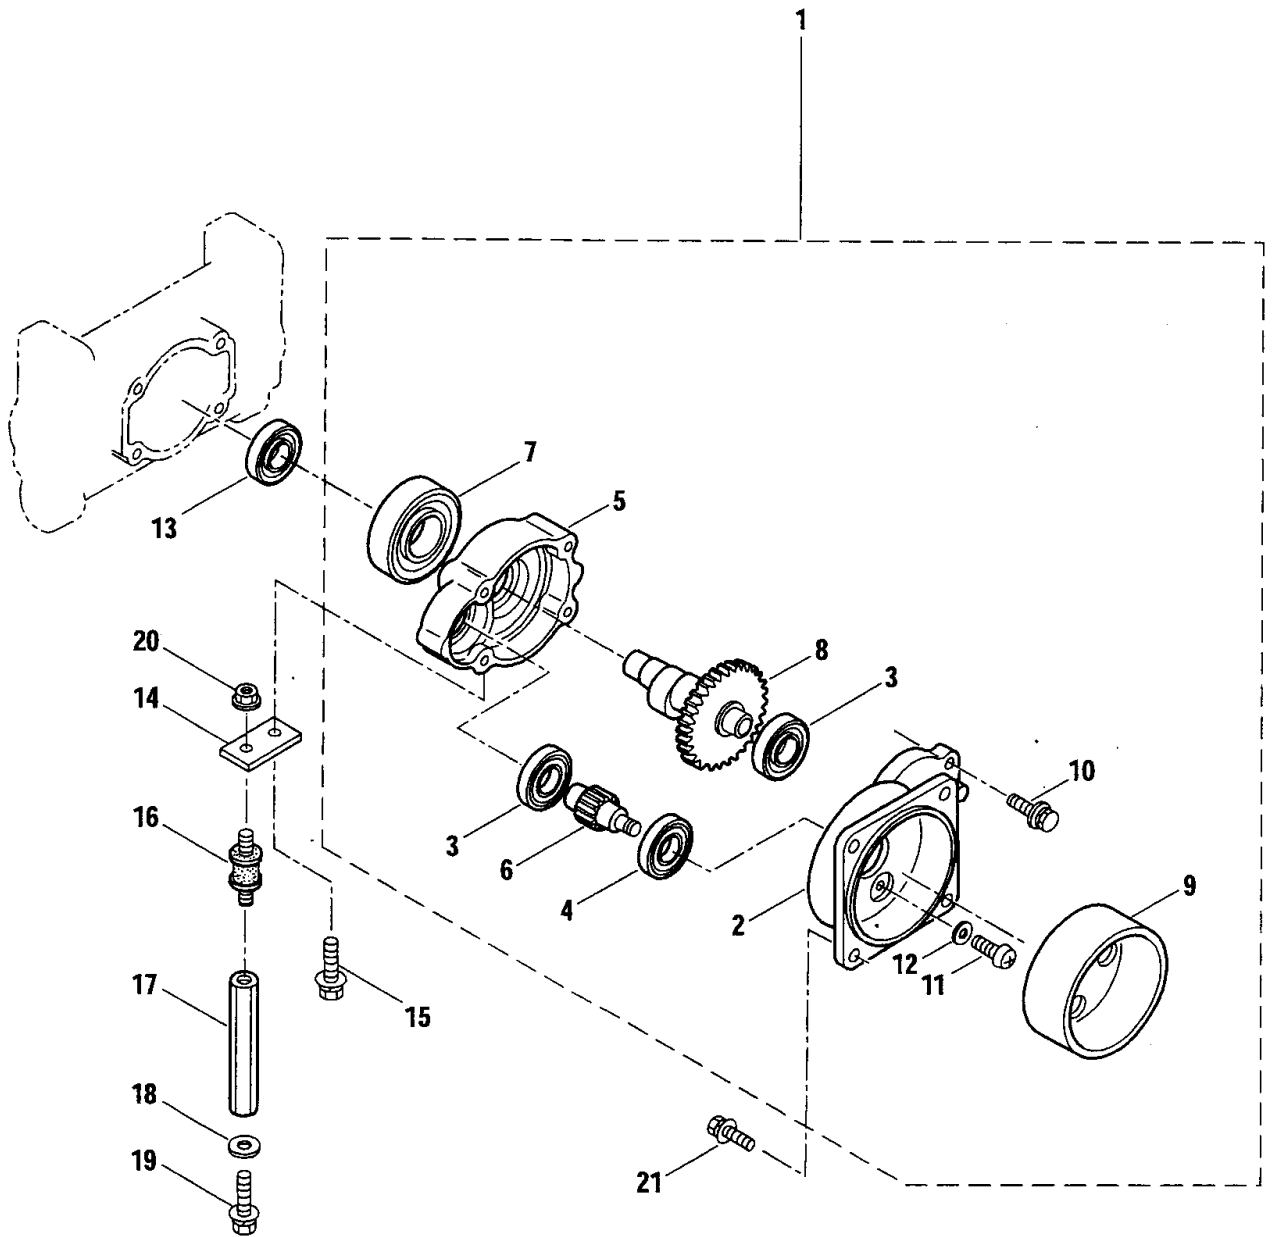

3 · MS168 REDUCTION GEAR

Ref.No.	Part No.	Part Name	Q'ty	Remarks
3-1	121621	Reduction Gear Ass'y	1	Incl.2-12
3-2	103137	Clutch Case	1	
3-3	102680	Bearing	2	#6000ZZ
3-4	112184	Bearing	1	#6000DDU
3-5	103138	Gear Case	1	
3-6	118200	Pinion Gear	1	
3-7	103144	Bearing	1	#6004ZZ
3-8	121622	Crankshaft	1	
3-9	103627	Clutch Drum	1	
3-10	092519	Bolt	2	M6x16
3-11	081456	Screw	2	M6x20
3-12	107736	Spack	2	
3-13	102680	Bearing	1	#6000ZZ
3-14	121941	Plate	1	
3-15	092505	Bolt	1	M6x16
3-16	114917	Buffer	1	
3-17	118304	Nut	1	M6x60L
3-18	019056	Washer	1	6.5x18xt1
3-19	092519	Bolt	1	M6x16
3-20	100420	Nut	1	M6
3-21	092548	Bolt	4	M5x15