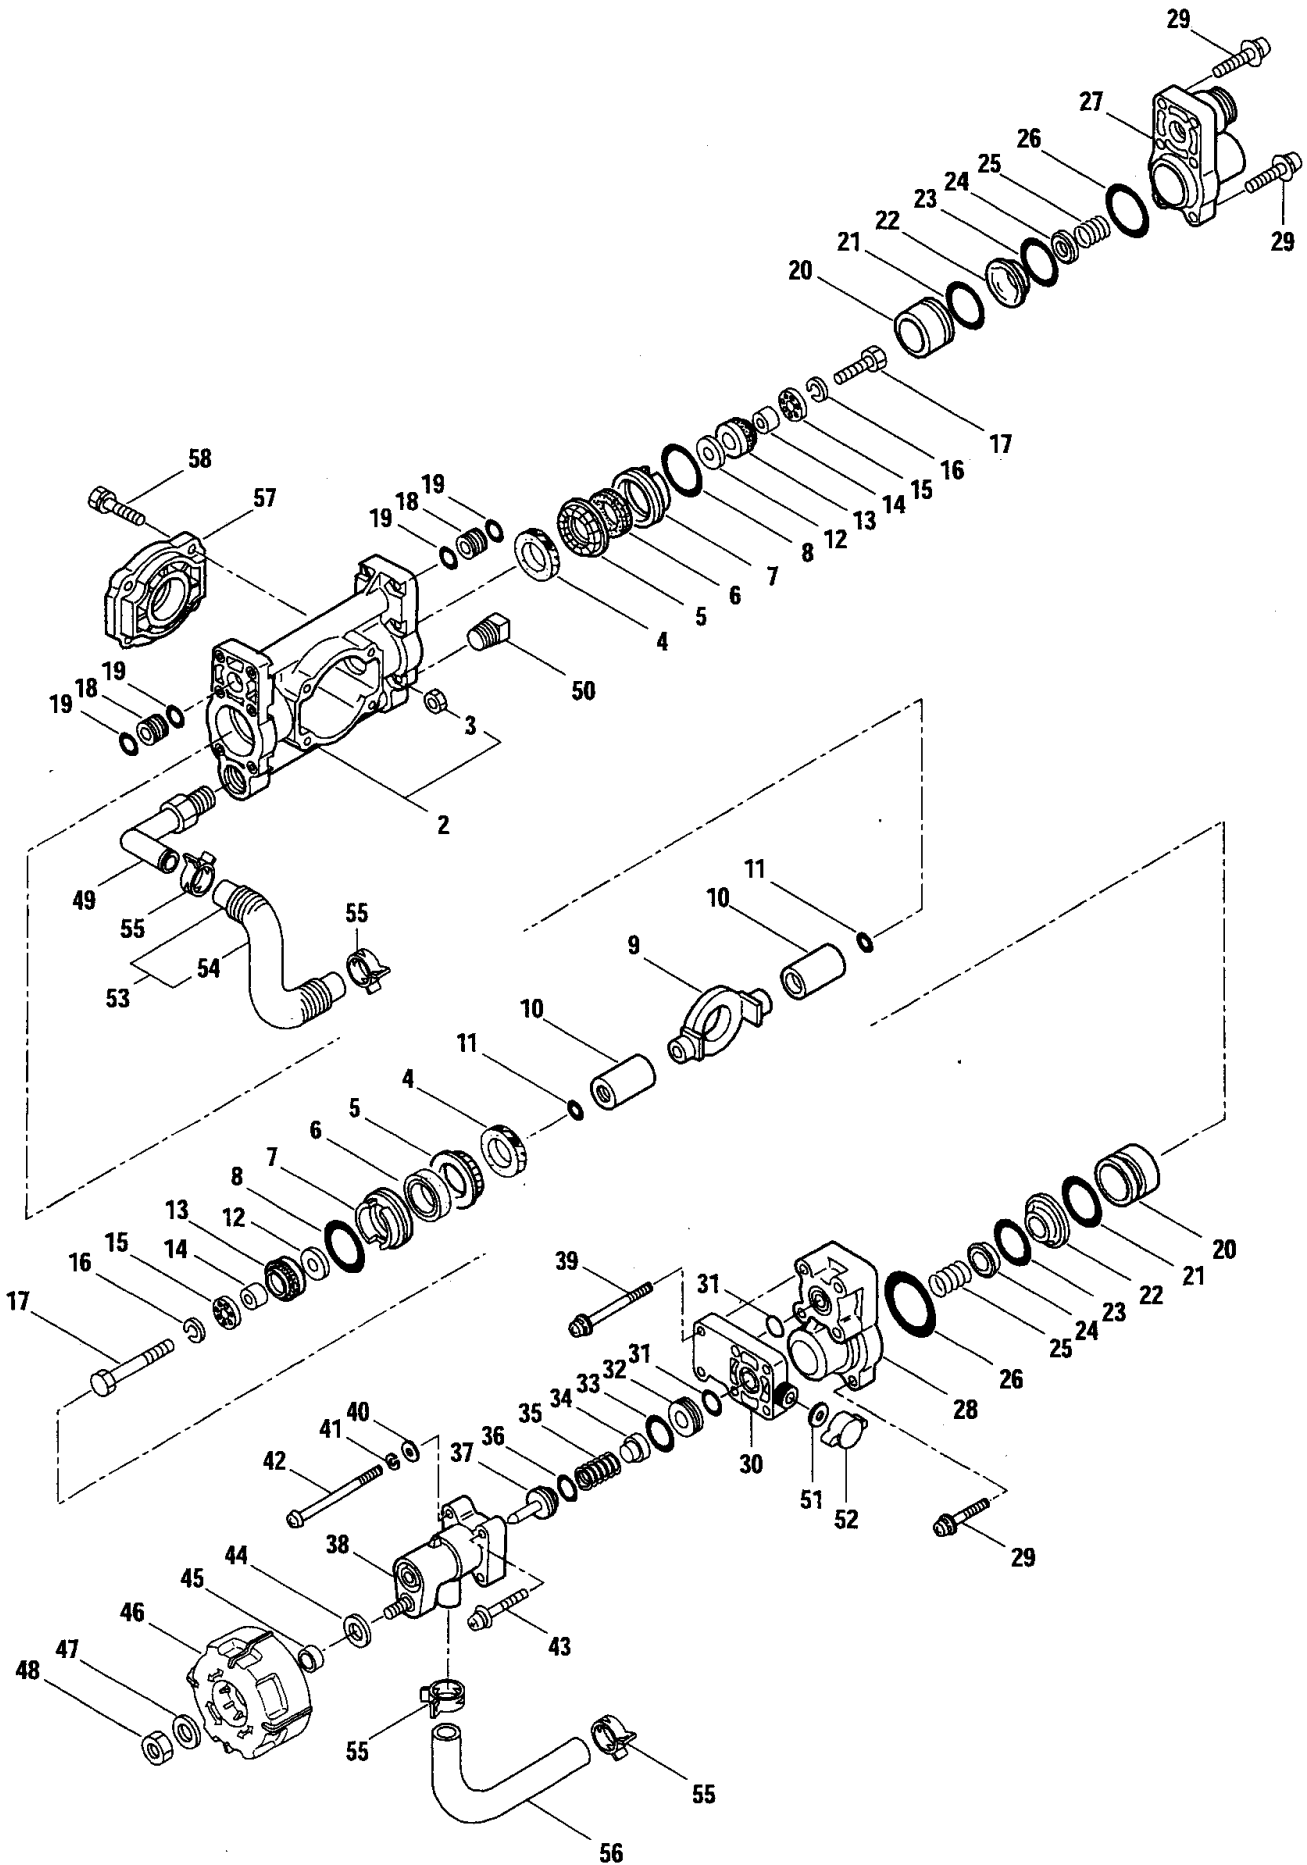

2 · MS168 POWER SPRAYER (Crankcase)

Ref.No.	Part No.	Part Name	Q'ty	Remarks
2-1	122173	Pump Ass'y	1	
2-2	121831	Crankcase	1	Incl.3
2-3	081238	Nut	12	M5
2-4	102683	Oil Seal	2	G16244
2-5	106190	Collar	2	
2-6	112252	Packing	2	
2-7	102358	Seal Retainer	2	
2-8	013977	O-Ring	2	S26
2-9	121179	Connecting Rod	1	
2-10	118055	Sleeve	2	15x28.5
2-11	021549	O-Ring	2	P5
2-12	043426	Suction Valve Seat	2	5x17xt2.8
2-13	100441	Piston Packing	2	20.5
2-14	023357	Suction Valve Collar	2	5x8x10L
2-15	022023	Suction Valve Stopper	2	5x16xt3
2-16	015848	Spring Washer	2	M5
2-17	118357	Bolt	2	M5x45x22
2-18	100554	Spacer Pipe	2	6x12x10
2-19	014175	O-Ring	4	P9
2-20	103130	Cylinder Pipe	2	20x26x18L
2-21	023172	O-Ring	2	P22
2-22	118018	Valve Seat	2	
2-23	103575	O-Ring	2	23x1.5
2-24	043723	Discharge Valve	2	
2-25	043360	Discharge Valve Spring	2	
2-26	013983	O-Ring	2	S31.5
2-27	103128	Cylinder Head (A)	1	
2-28	102634	Cylinder Head (B)	1	
2-29	121956	Screw	8	M5x32
2-30	104608	Frange	1	
2-31	011343	O-Ring	2	P10A
2-32	103746	Valve Seat	1	
2-33	011346	O-Ring	1	P14
2-34	103747	Discharge Valve	1	
2-35	103759	Compression Coil Spring	1	
2-36	011682	O-Ring	1	P10
2-37	103758	Spring Retainer	1	
2-38	103132	Spring Case	1	
2-39	816036	Screw	2	M5x60
2-40	019051	Washer	2	M5
2-41	015848	Spring Washer	2	M5
2-42	122553	Screw	2	M5x70
2-43	092064	Screw	2	M5x25
2-44	020012	Washer	1	8.5x14xt0.5
2-45	103270	Collar		8x10x5.3L